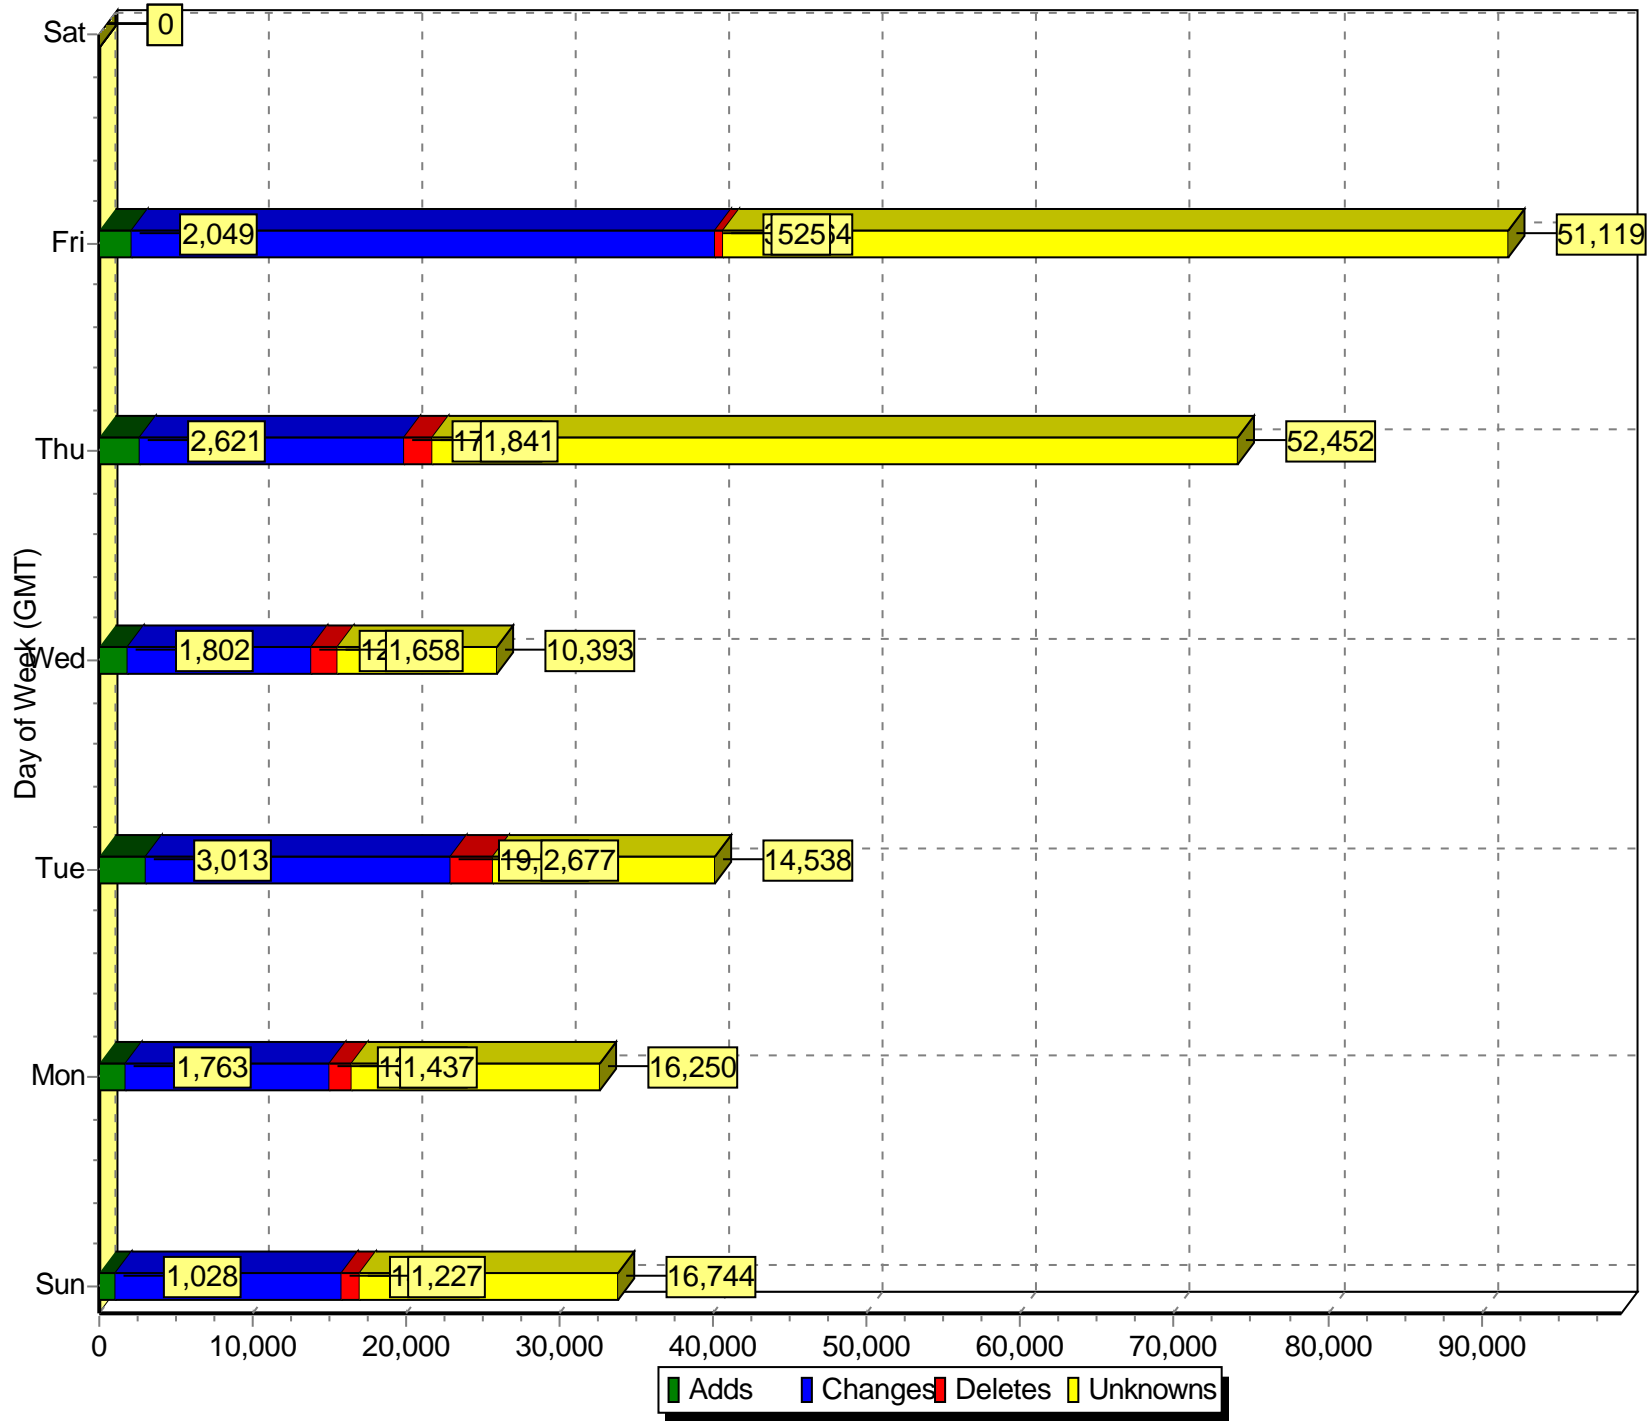

Resource Type	# Events	ID	Name
<hr/>			
Station			
	39	42997	PAMPANGA PHNOC
	26	42915	Pampanga Workstation
	25	42998	PAMPANGA PHNOC
	25	42911	Pampanga Workstation
	24	42992	Pampanga Workstation
	24	42991	Pampanga Workstation
	24	42920	Pampanga Workstation
	24	42919	Pampanga Workstation
	24	42918	Pampanga Workstation
	24	42917	Pampanga Workstation
<hr/>			
Trunk Group			
	9	57	AOL Sprint#2 ISDN LD
	7	63	AOL Sprint#8 ISDN LD
	7	62	AOL Sprint#7 ISDN LD
	7	61	AOL Sprint#6 ISDN LD
	7	60	AOL Sprint#5 ISDN LD
	7	59	AOL Sprint#4 ISDN LD
	7	58	AOL Sprint#3 ISDN LD
	7	56	AOL Sprint#1 ISDN LD
	6	666	CAI Trace and Recording
	6	65	AOL Sprint Fover 2
<hr/>			
VDN			
	14	89393	8882259318_TEI_IVR_OPER
	13	89910	Pre 8662119910 SHOP AT AOL
	13	89830	Pre 8668549830 DSL Tech
	13	89704	Pre 8887869704 NB SubP
	13	89610	Pre 8004719610 DSL SubP
	13	89252	Pre 8002979252 PW Reset
	13	88303	Pre 8883268303 DSL SubP
	13	88024	Pre 8662828024 NB Pay
	13	87881	Pre 8662827881 NB SubP
	13	87824	Pre 8662827824 NB SubP
<hr/>			
Vector			
	23	700	PS700
	23	581	PS581 NB Pay
	22	845	PS617 AOLFndtnP
	22	654	TEI_TR
	21	800	PS800 NB Win #1
	21	580	PS535 CS Basic
	20	842	PS908 REG RTNG
	20	676	PS650 TC PRORTY

Resource Type	# Events	ID	Name
	19	781	PS708 TPV CNFRM
	19	671	PS671 United

Most Active Administrators

ID	# Events	% of Total	Cumulative
@mis	17645	39.8%	17645
abqwf1	6178	13.9%	23823

Activity By Month of Year

Activity By Hour of Day

Activity By Day Of Week

Activity By Resource Type