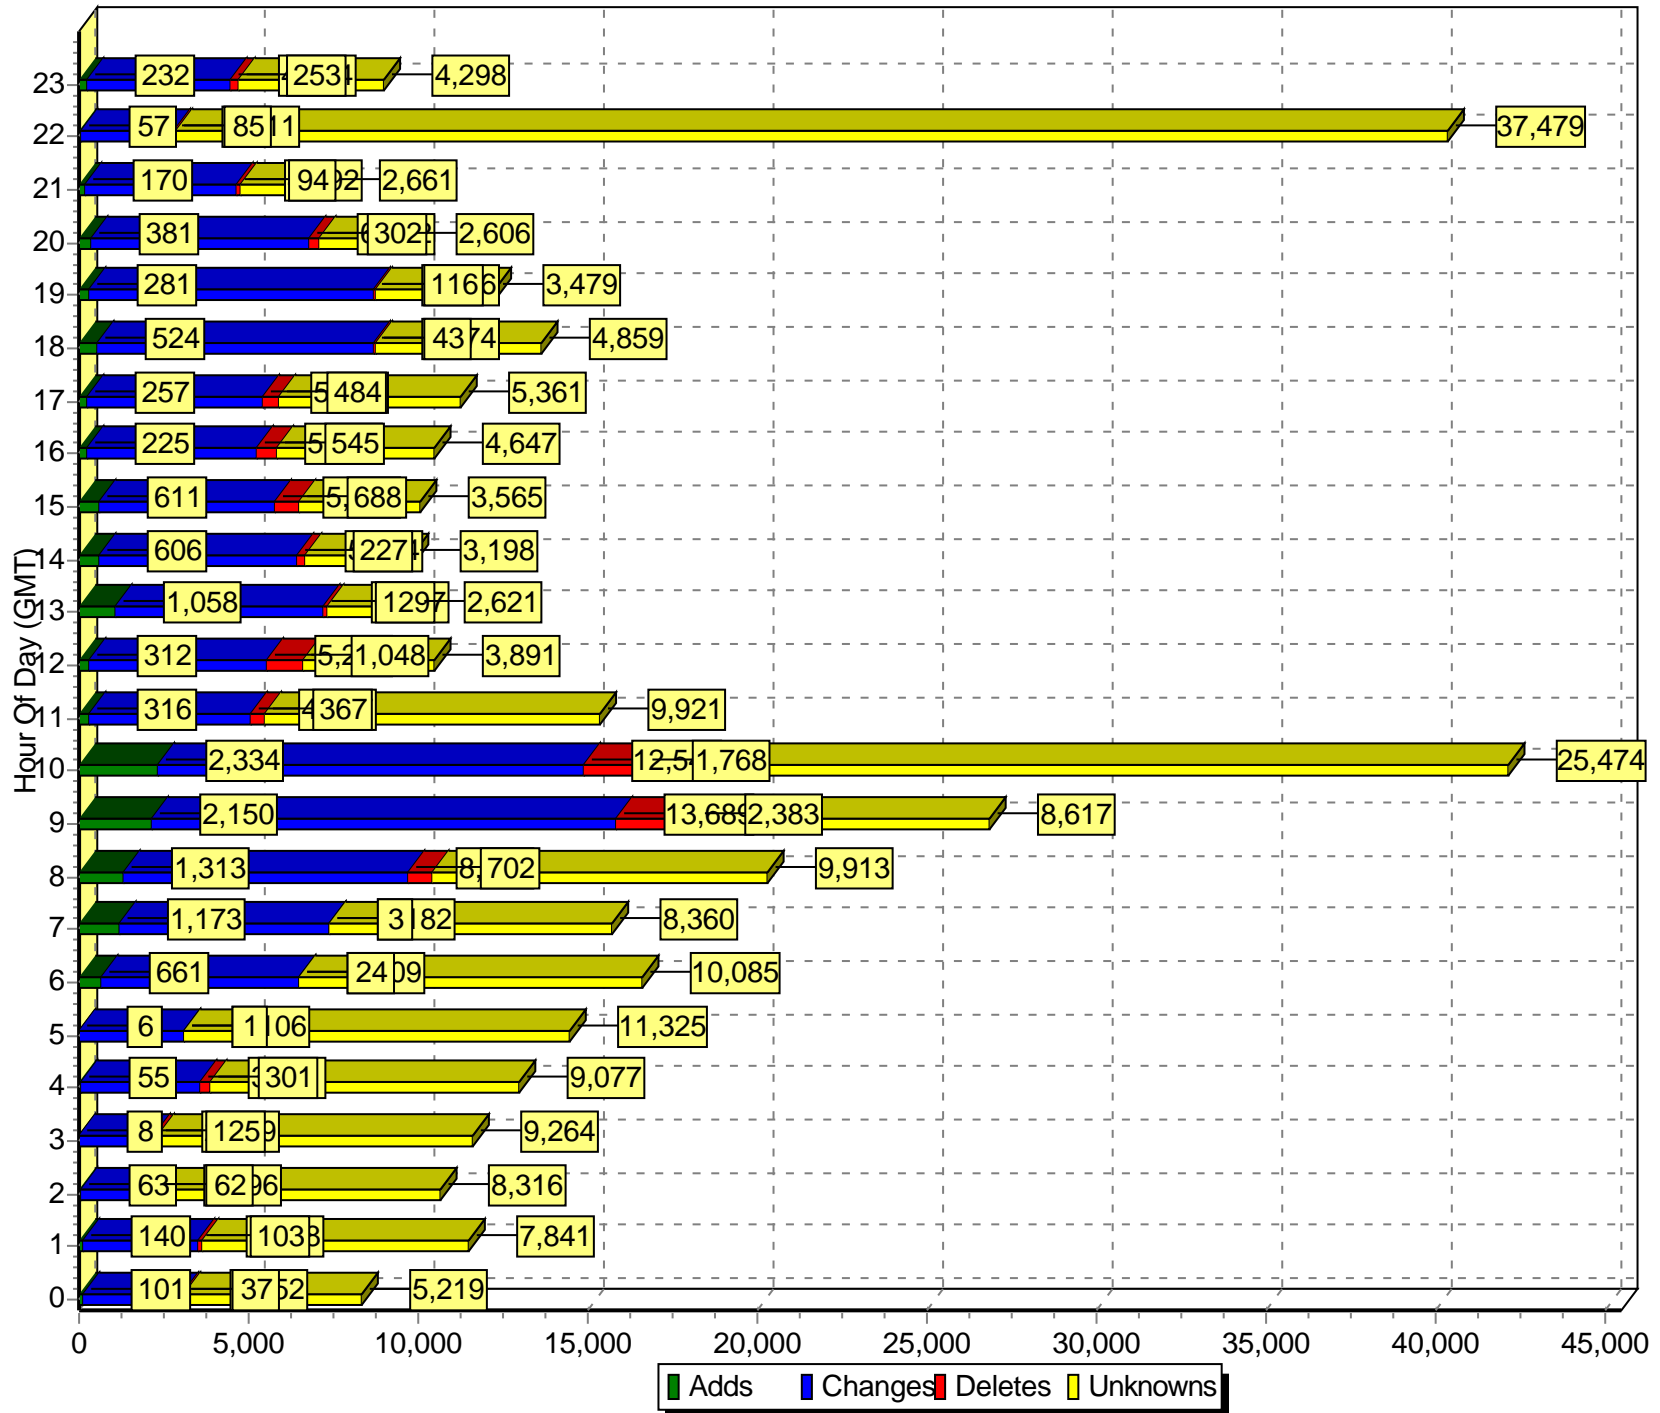

Resource Type Administration Profile

Resource Type	Total Events	% of Total	Adds	Changes	Deletes	Syncs	Unknowns	
Agent	194519	53.9%	10055	108890	6363	69211	0	
Announcement	63448	17.6%	0	0	8	0	63440	
Circuit Pack	4	0.0%	0	4	0	0	0	
COR	485	0.1%	0	5	0	480	0	
COS Group	3	0.0%	0	1	0	2	0	
Data Module	1	0.0%	1	0	0	0	0	
Hunt Group	1629	0.5%	146	85	6	1392	0	
Login Administration	10	0.0%	6	2	2	0	0	
Network Region	2	0.0%	0	2	0	0	0	
Recorded Announcement	26	0.0%	24	2	0	0	0	
Route Pattern	5	0.0%	0	0	0	0	5	
Station	51892	14.4%	2475	17971	3281	28165	0	
Trunk Group	94	0.0%	0	10	0	84	0	
VDN	39454	10.9%	327	8649	230	30248	0	
Vector	9050	2.5%	0	0	0	0	9050	
Totals:		360622	100.0%	13034	135621	9890	129582	72495
			Percentages:	3.6%	37.6%	2.7%	35.9%	20.1%

Resource Type	# Events	ID	Name
	19	781	PS708 TPV CNFRM
	19	671	PS671 United

Most Active Administrators

ID	# Events	% of Total	Cumulative
@mis	17645	39.8%	17645
abqwf1	6178	13.9%	23823

Activity By Month of Year

Activity By Hour of Day

Activity By Day Of Week

Activity By Resource Type