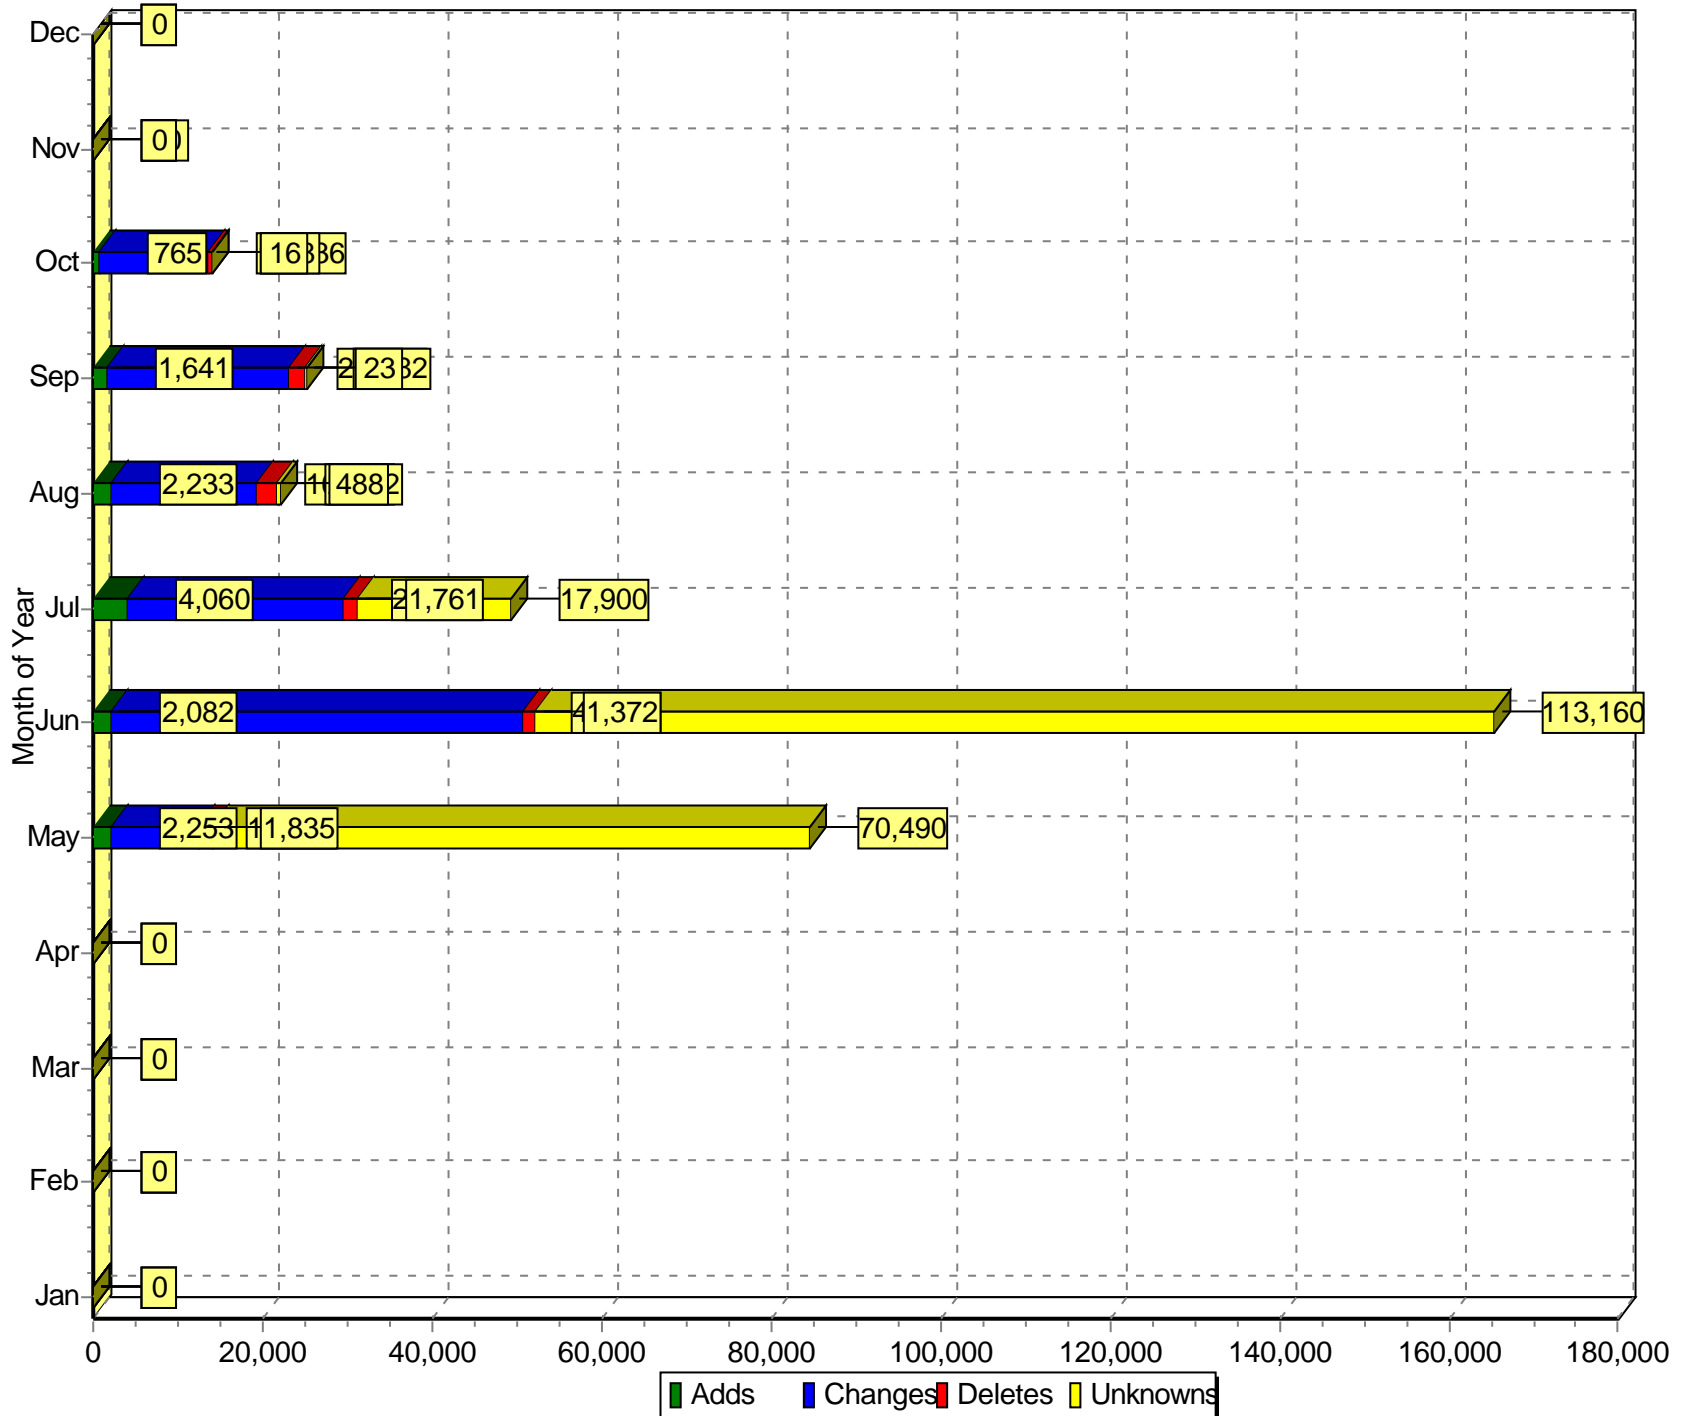

Activity By Month of Year